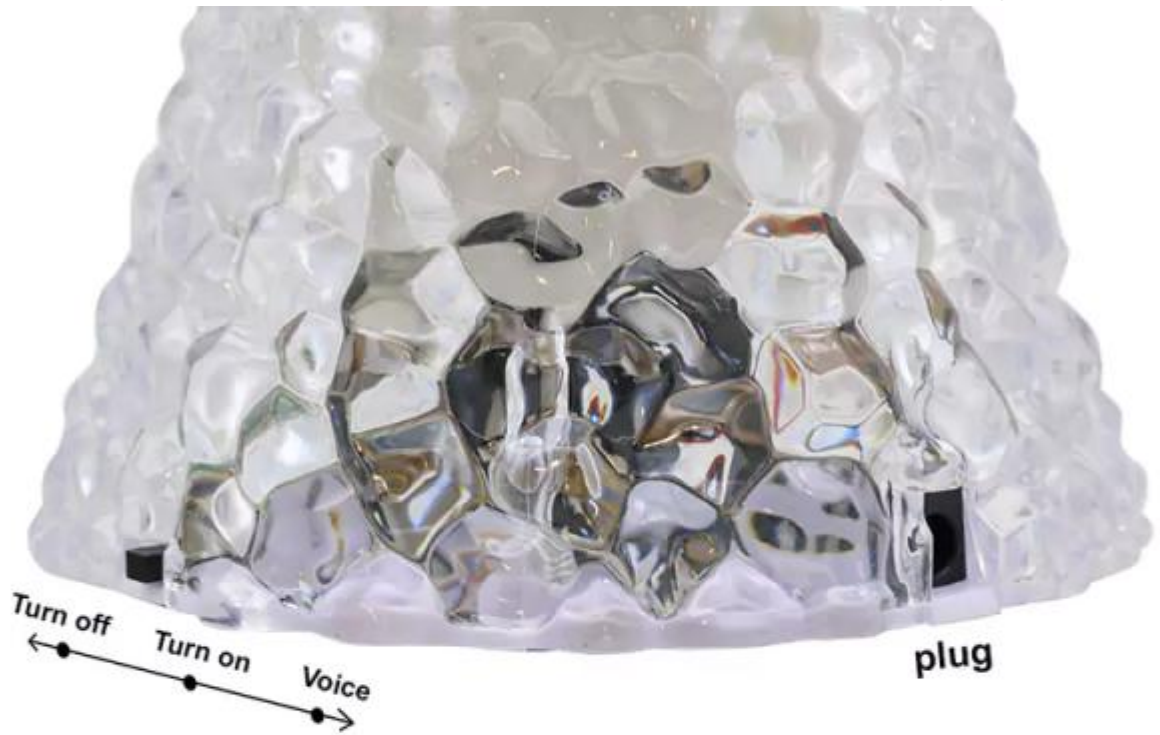

www.tianhualighting.com/

Switch

Conversion of modes

Dongguan City Tianhua Photoelectric Technology Co., Ltd.

ADDRESS: 2nd Road, Jinqianling Industrial Zone, Jitigang, Huangjiang Town, Dongguan City, China.

TEL: [+86-769-82607368](tel:+86-769-82607368) / [+86-18928200163](tel:+86-18928200163)

FAX: [+86-769-82607338](tel:+86-769-82607338)

EMAIL: Sales18@tianhualighting.com